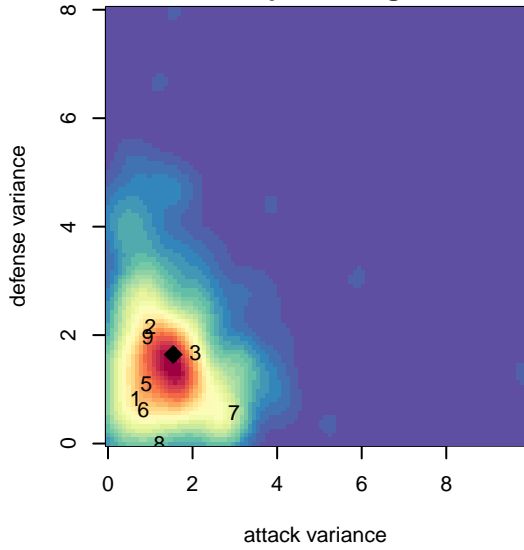

FC Nova SuperNova Black B97

FC Nova
 Boise, ID
 B97 total strength=1661
 attack=18.61 defense=20.98
 spr league = Spr Idaho D3 U17 U17, Spr Idaho
 notes= Dunn 2013, 2014

alt names used:
 FC Nova SuperNova Dunn
 FC NOVA BLACK
 FC SUPERNOVA DUNN (ID)

Venues played:
 2013 Spr Idaho D3 U15/16 Division 1 U16
 2014 FC Nova Fall Showcase King
 2014 Portland Winter Showcase U17
 2014 Spr Idaho D3 U17 U17
 2014 Spr Idaho D3 U18 U18

FC Nova SuperNova Black B97
 Dots are actual minus expected GF (blue circles) and GA (red triangles).
 Blue line is smoothed change in attack strength. Red is smoothed change in defense strength.

**attack and defense variance (black dot)
relative to other teams
and top 10 in region**

**attack and defense rating
relative to others at age
and all opponents in last 13 months**

**attack and defense rating
relative to others at age
and all opponents in last 13 months**