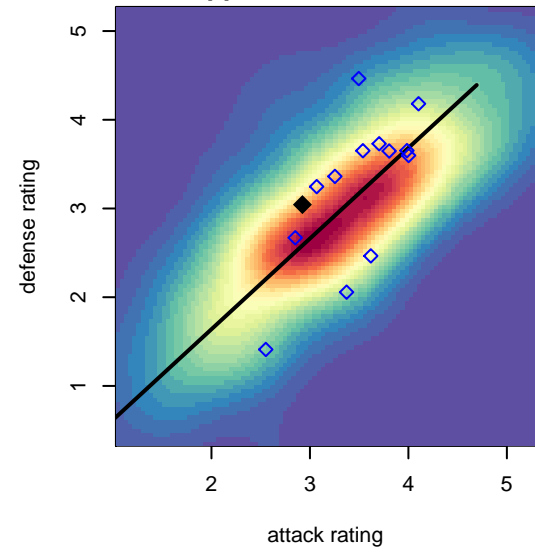

FC Nova SuperNova Black B97

FC Nova
 Boise, ID
 B97 total strength=1661
 attack=18.61 defense=20.98
 spr league = Spr Idaho D3 U17 U17, Spr Idaho
 notes= Dunn 2013, 2014

alt names used:
 FC Nova SuperNova Dunn
 FC NOVA BLACK
 FC SUPERNOVA DUNN (ID)

Venues played:
 2013 Spr Idaho D3 U15/16 Division 1 U16
 2014 FC Nova Fall Showcase King
 2014 Portland Winter Showcase U17
 2014 Spr Idaho D3 U17 U17
 2014 Spr Idaho D3 U18 U18

FC Nova SuperNova Black B97
 Dots are actual minus expected GF (blue circles) and GA (red triangles).
 Blue line is smoothed change in attack strength. Red is smoothed change in defense strength.

**attack and defense variance (black dot)
relative to other teams
and top 10 in region**

**attack and defense rating
relative to others at age
and all opponents in last 13 months**

**attack and defense rating
relative to others at age
and all opponents in last 13 months**

Performance relative to 13 month average

Performance relative to 13 month average

Distribution of opponents
 Red = Lose zone, Blue = Win zone, Green = Even
 Black line separates win/lose zones

lot. A=Neither has attack advantage, B=Opponent has both attack and defense advantage, C=Opponent has both attack and defense disadvantage, D=Both have