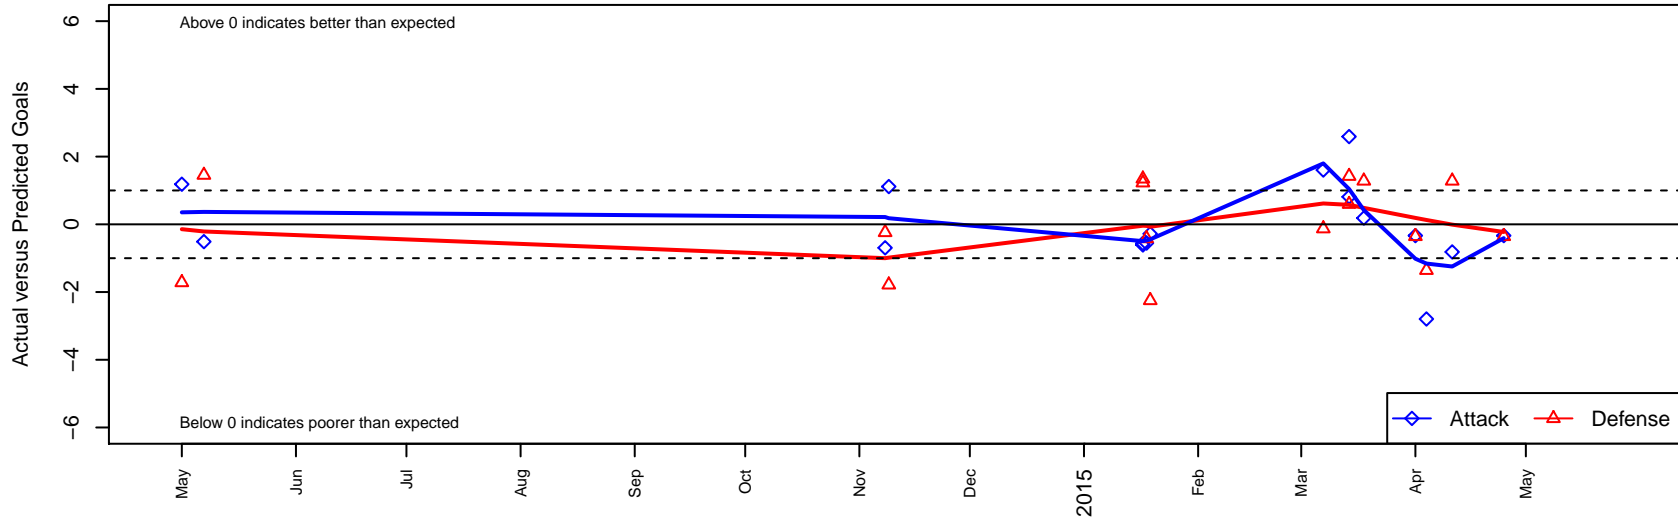

FC Nova SuperNova Black B97

FC Nova
 Boise, ID
 B97 total strength=1661
 attack=18.61 defense=20.98
 spr league = Spr Idaho D3 U17 U17, Spr Idaho
 notes= Dunn 2013, 2014

alt names used:
 FC Nova SuperNova Dunn
 FC NOVA BLACK
 FC SUPERNOVA DUNN (ID)

Venues played:
 2013 Spr Idaho D3 U15/16 Division 1 U16
 2014 FC Nova Fall Showcase King
 2014 Portland Winter Showcase U17
 2014 Spr Idaho D3 U17 U17
 2014 Spr Idaho D3 U18 U18

FC Nova SuperNova Black B97
 Dots are actual minus expected GF (blue circles) and GA (red triangles).
 Blue line is smoothed change in attack strength. Red is smoothed change in defense strength.

**attack and defense variance (black dot)
relative to other teams
and top 10 in region**

**attack and defense rating
relative to others at age
and all opponents in last 13 months**

**attack and defense rating
relative to others at age
and all opponents in last 13 months**

Performance relative to 13 month average

Performance relative to 13 month average

Distribution of opponents
 Red = Lose zone, Blue = Win zone, Green = Even
 Black line separates win/lose zones

lot. A=Neither has attack advantage, B=Opponent has both attack and defense advantage, C=Opponent has both attack and defense disadvantage, D=Both have